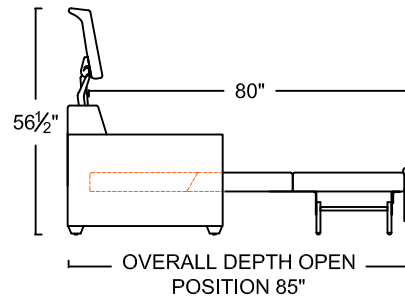

ONE ARM SOFA WITH RETURN
*SHOWING AS LEFT
L183-114L-1 (LEATHER LEFT ARM)
F183-114L-1 (FABRIC LEFT ARM)
L183-114R-1 (LEATHER RIGHT ARM)
F183-114R-1 (FABRIC RIGHT ARM)

SCALE: 1/8" = 1'-0". L OR R REFER TO LEFT- OR RIGHT- FACING, AS DETERMINED BY FACING THE PIECE.