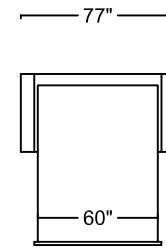

QUEEN SOFA SLEEPER
L378-114Q-1 (LEATHER)
F378-114Q-1 (FABRIC)