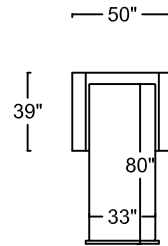

COT CHAIR SLEEPER
L318-114C-1 LEATHER
F318-114C-1 FABRIC