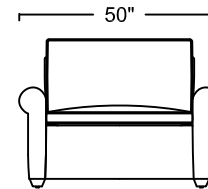

QUEEN SOFA SLEEPER
L378-114Q-1 (LEATHER)
F378-114Q-1 (FABRIC)

FULL SOFA SLEEPER
L378-114F-1 (LEATHER)
F378-114F-1 (FABRIC)

TWIN CHAIR SLEEPER
L327-114T-1 (LEATHER)
F327-114T-1 (FABRIC)

COT CHAIR SLEEPER
L318-114C-1 LEATHER
F318-114C-1 FABRIC

ONE ARM QUEEN SOFA SLEEPER
*SHOWING AS LEFT
L378-114QL-1 (LEATHER LEFT ARM)
F378-114QL-1 (FABRIC LEFT ARM)
L378-114QR-1 (LEATHER RIGHT ARM)
F378-114QR-1 (FABRIC RIGHT ARM)

ONE ARM CHAISE
*SHOWING AS LEFT
L146-114L-1 (LEATHER LEFT ARM)
F146-114L-1 (FABRIC LEFT ARM)
L146-114R-1 (LEATHER RIGHT ARM)
F146-114R-1 (FABRIC RIGHT ARM)

ONE ARM SOFA WITH RETURN
*SHOWING AS LEFT
L183-114L-1 (LEATHER LEFT ARM)
F183-114L-1 (FABRIC LEFT ARM)
L183-114R-1 (LEATHER RIGHT ARM)
F183-114R-1 (FABRIC RIGHT ARM)

SCALE: 1/8" = 1'-0". L OR R REFER TO LEFT- OR RIGHT- FACING, AS DETERMINED BY FACING THE PIECE.