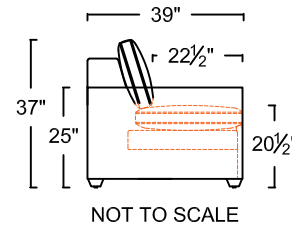

ONE ARM SOFA WITH RETURN
*SHOWING AS LEFT
L183-114L-1 (LEATHER LEFT ARM)
F183-114L-1 (FABRIC LEFT ARM)
L183-114R-1 (LEATHER RIGHT ARM)
F183-114R-1 (FABRIC RIGHT ARM)

SCALE: 1/8" = 1'-0". L OR R REFER TO LEFT- OR RIGHT- FACING, AS DETERMINED BY FACING THE PIECE.