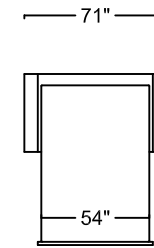

FULL SOFA SLEEPER
L378-114F-1 (LEATHER)
F378-114F-1 (FABRIC)