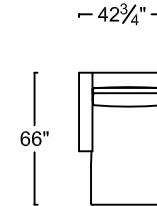

ONE ARM CHAISE
*SHOWING AS LEFT
L146-114L-1 (LEATHER LEFT ARM)
F146-114L-1 (FABRIC LEFT ARM)
L146-114R-1 (LEATHER RIGHT ARM)
F146-114R-1 (FABRIC RIGHT ARM)