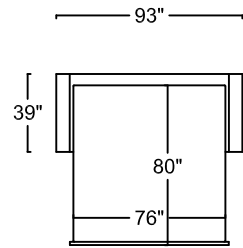

LAMBERT | 114

BACK: LOOSE BOXED PILLOW WITH WELT DETAIL

SEAT: LOOSE BOXED CUSHION WITH WELT DETAIL

SLEEPER OPS 3 / SLEEP SURRENDER:
HIGH DENSITY AND MEMORY FOAM
SOLID MATTRESS, WITH WOOD
DECKING

LEGS: WOOD TAPERED

AVAILABLE WOOD FINISHES:

- NATURAL
- WALNUT
- JAVA
- COFFEE BEAN
- BLACK
- ASH

KING SOFA SLEEPER
L378-114K-1 (LEATHER)
F378-114K-1 (FABRIC)