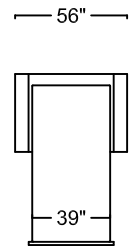

TWIN CHAIR SLEEPER
L327-114T-1 (LEATHER)
F327-114T-1 (FABRIC)