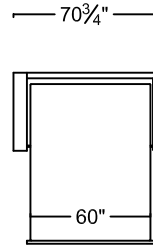

QUEEN SOFA SLEEPER
L378-114Q-1 (LEATHER)
F378-114Q-1 (FABRIC)

FULL SOFA SLEEPER
L378-114F-1 (LEATHER)
F378-114F-1 (FABRIC)

TWIN CHAIR SLEEPER
L327-114T-1 (LEATHER)
F327-114T-1 (FABRIC)

COT CHAIR SLEEPER
L318-114C-1 LEATHER
F318-114C-1 FABRIC

ONE ARM SOFA WITH RETURN
*SHOWING AS LEFT
L183-114L-1 (LEATHER LEFT ARM)
F183-114L-1 (FABRIC LEFT ARM)
L183-114R-1 (LEATHER RIGHT ARM)
F183-114R-1 (FABRIC RIGHT ARM)

SCALE: 1/8" = 1'-0". L OR R REFER TO LEFT- OR RIGHT- FACING, AS DETERMINED BY FACING THE PIECE.