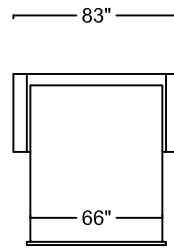

QUEEN PLUS SOFA SLEEPER
L378-114P-1 (LEATHER)
F378-114P-1 (FABRIC)