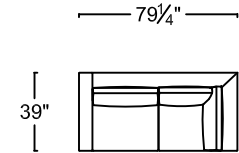

QUEEN SOFA SLEEPER
L378-114Q-1 (LEATHER)
F378-114Q-1 (FABRIC)

FULL SOFA SLEEPER
L378-114F-1 (LEATHER)
F378-114F-1 (FABRIC)

TWIN CHAIR SLEEPER
L327-114T-1 (LEATHER)
F327-114T-1 (FABRIC)

COT CHAIR SLEEPER
L318-114C-1 LEATHER
F318-114C-1 FABRIC

ONE ARM SOFA WITH RETURN
*SHOWING AS LEFT
L183-114L-1 (LEATHER LEFT ARM)
F183-114L-1 (FABRIC LEFT ARM)
L183-114R-1 (LEATHER RIGHT ARM)
F183-114R-1 (FABRIC RIGHT ARM)

SCALE: 1/8" = 1'-0". L OR R REFER TO LEFT- OR RIGHT- FACING, AS DETERMINED BY FACING THE PIECE.