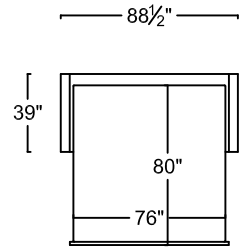

KING SOFA SLEEPER
L378-110K-1 (LEATHER)
F378-110K-1 (FABRIC)

QUEEN PLUS SOFA SLEEPER
L378-110P-1 (LEATHER)
F378-110P-1 (FABRIC)

QUEEN SOFA SLEEPER
L378-110Q-1 (LEATHER)
F378-110Q-1 (FABRIC)

FULL SOFA SLEEPER
L378-110F-1 (LEATHER)
F378-110F-1 (FABRIC)

SCALE: 1/8" = 1'-0". L OR R REFER TO LEFT- OR RIGHT- FACING, AS DETERMINED BY FACING THE PIECE.

BEYOND SEATING RESERVES THE RIGHT TO CHANGE DIMENSIONS AND PRODUCTS OFFERED. A MORE RECENT SCHEMATIC MAY BE AVAILABLE FOR THIS COLLECTION. TO SEE THE MOST CURRENT SCHEMATIC AVAILABLE, VISIT WWW.BEYONDSEATING.COM.