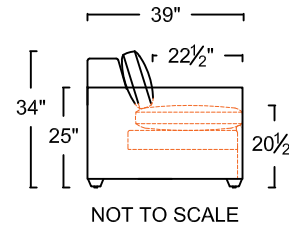

SCALE: 1/8" = 1'-0". L OR R REFER TO LEFT- OR RIGHT- FACING, AS DETERMINED BY FACING THE PIECE.

BEYOND SEATING RESERVES THE RIGHT TO CHANGE DIMENSIONS AND PRODUCTS OFFERED. A MORE RECENT SCHEMATIC MAY BE AVAILABLE FOR THIS COLLECTION. TO SEE THE MOST CURRENT SCHEMATIC AVAILABLE, VISIT WWW.BEYONDSEATING.COM.