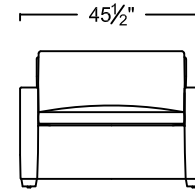

TWIN CHAIR SLEEPER
L327-110T-1 (LEATHER)
F327-110T-1 (FABRIC)

COT CHAIR SLEEPER
L318-110C-1 LEATHER
F318-110C-1 FABRIC

ONE ARM QUEEN SOFA SLEEPER
*SHOWING AS LEFT
L378-110QL-1 (LEATHER LEFT ARM)
F378-110QL-1 (FABRIC LEFT ARM)
L378-110QR-1 (LEATHER RIGHT ARM)
F378-110QR-1 (FABRIC RIGHT ARM)

SCALE: 1/8" = 1'-0". L OR R REFER TO LEFT- OR RIGHT- FACING, AS DETERMINED BY FACING THE PIECE.

BEYOND SEATING RESERVES THE RIGHT TO CHANGE DIMENSIONS AND PRODUCTS OFFERED. A MORE RECENT SCHEMATIC MAY BE AVAILABLE FOR THIS COLLECTION. TO SEE THE MOST CURRENT SCHEMATIC AVAILABLE, VISIT WWW.BEYONDSEATING.COM.