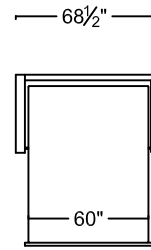

ONE ARM QUEEN SOFA SLEEPER
*SHOWING AS LEFT
L378-110QL-1 (LEATHER LEFT ARM)
F378-110QL-1 (FABRIC LEFT ARM)
L378-110QR-1 (LEATHER RIGHT ARM)
F378-110QR-1 (FABRIC RIGHT ARM)