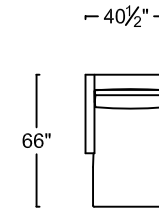

ONE ARM CHAISE
*SHOWING AS LEFT
L146-110L-1 (LEATHER LEFT ARM)
F146-110L-1 (FABRIC LEFT ARM)
L146-110R-1 (LEATHER RIGHT ARM)
F146-110R-1 (FABRIC RIGHT ARM)