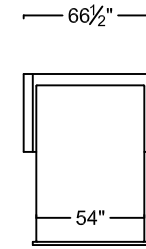

FULL SOFA SLEEPER
L378-110F-1 (LEATHER)
F378-110F-1 (FABRIC)