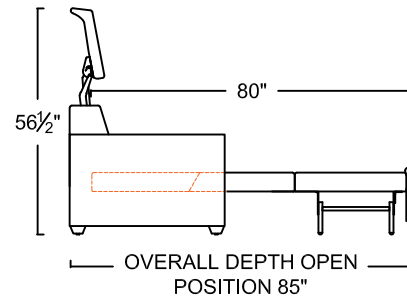

TWIN CHAIR SLEEPER
L327-110T-1 (LEATHER)
F327-110T-1 (FABRIC)

COT CHAIR SLEEPER
L318-110C-1 LEATHER
F318-110C-1 FABRIC

ONE ARM QUEEN SOFA SLEEPER
*SHOWING AS LEFT
L378-110QL-1 (LEATHER LEFT ARM)
F378-110QL-1 (FABRIC LEFT ARM)
L378-110QR-1 (LEATHER RIGHT ARM)
F378-110QR-1 (FABRIC RIGHT ARM)

SCALE: 1/8" = 1'-0". L OR R REFER TO LEFT- OR RIGHT- FACING, AS DETERMINED BY FACING THE PIECE.

BEYOND SEATING RESERVES THE RIGHT TO CHANGE DIMENSIONS AND PRODUCTS OFFERED. A MORE RECENT SCHEMATIC MAY BE AVAILABLE FOR THIS COLLECTION. TO SEE THE MOST CURRENT SCHEMATIC AVAILABLE, VISIT WWW.BEYONDSEATING.COM.