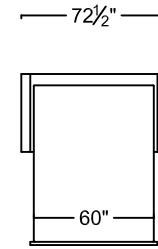

QUEEN SOFA SLEEPER
L378-110Q-1 (LEATHER)
F378-110Q-1 (FABRIC)