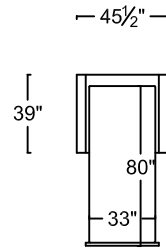

COT CHAIR SLEEPER
L318-110C-1 LEATHER
F318-110C-1 FABRIC