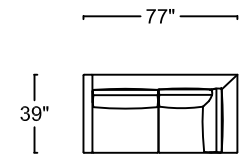

ONE ARM SOFA WITH RETURN
*SHOWING AS LEFT
L183-110L-1 (LEATHER LEFT ARM)
F183-110L-1 (FABRIC LEFT ARM)
L183-110R-1 (LEATHER RIGHT ARM)
F183-110R-1 (FABRIC RIGHT ARM)