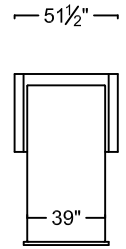

KING SOFA SLEEPER
L378-110K-1 (LEATHER)
F378-110K-1 (FABRIC)

QUEEN PLUS SOFA SLEEPER
L378-110P-1 (LEATHER)
F378-110P-1 (FABRIC)

QUEEN SOFA SLEEPER
L378-110Q-1 (LEATHER)
F378-110Q-1 (FABRIC)

FULL SOFA SLEEPER
L378-110F-1 (LEATHER)
F378-110F-1 (FABRIC)

SCALE: 1/8" = 1'-0". L OR R REFER TO LEFT- OR RIGHT- FACING, AS DETERMINED BY FACING THE PIECE.

BEYOND SEATING RESERVES THE RIGHT TO CHANGE DIMENSIONS AND PRODUCTS OFFERED. A MORE RECENT SCHEMATIC MAY BE AVAILABLE FOR THIS COLLECTION. TO SEE THE MOST CURRENT SCHEMATIC AVAILABLE, VISIT WWW.BEYONDSEATING.COM.