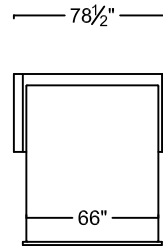

KING SOFA SLEEPER
L378-110K-1 (LEATHER)
F378-110K-1 (FABRIC)

QUEEN PLUS SOFA SLEEPER
L378-110P-1 (LEATHER)
F378-110P-1 (FABRIC)

QUEEN SOFA SLEEPER
L378-110Q-1 (LEATHER)
F378-110Q-1 (FABRIC)

FULL SOFA SLEEPER
L378-110F-1 (LEATHER)
F378-110F-1 (FABRIC)

SCALE: 1/8" = 1'-0". L OR R REFER TO LEFT- OR RIGHT- FACING, AS DETERMINED BY FACING THE PIECE.

BEYOND SEATING RESERVES THE RIGHT TO CHANGE DIMENSIONS AND PRODUCTS OFFERED. A MORE RECENT SCHEMATIC MAY BE AVAILABLE FOR THIS COLLECTION. TO SEE THE MOST CURRENT SCHEMATIC AVAILABLE, VISIT WWW.BEYONDSEATING.COM.