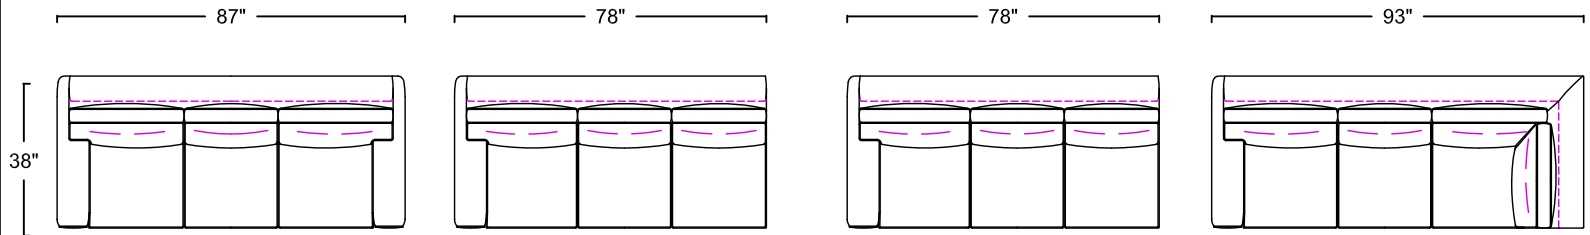

ALEXIA | 136

BACK: LOOSE BOXED PILLOW WITH WELT DETAIL

SEAT: LOOSE BOXED CUSHION WITH WELT DETAIL

SLEEPER OPS 2A / HYPNOSLEEP:
8" HEIGHT COIL SPRING MATTRESS

LEGS: WOOD TAPERED

AVAILABLE WOOD FINISHES:

- NATURAL
- WALNUT
- JAVA
- FRENCH GREY
- COFFEE BEAN
- BLACK
- ASH

QUEEN SLEEPER SOFA
L376-136Q-1 (LEATHER)
F376-136Q-1 (FABRIC)

ONE ARM SOFA
*SHOWING AS LEFT
L176-136L-1 (LEATHER LEFT ARM)
F176-136L-1 (FABRIC LEFT ARM)
L176-136R-1 (LEATHER RIGHT ARM)
F176-136R-1 (FABRIC RIGHT ARM)

ONE ARM QUEEN SLEEPER SOFA
*SHOWING AS LEFT
L371-136LQ-1 (LEATHER LEFT ARM)
F371-136LQ-1 (FABRIC LEFT ARM)
L371-136RQ-1 (LEATHER RIGHT ARM)
F371-136RQ-1 (FABRIC RIGHT ARM)

ONE ARM SOFA WITH RETURN
*SHOWING AS LEFT
L183-136L-1 (LEATHER LEFT ARM)
F183-136L-1 (FABRIC LEFT ARM)
L183-136R-1 (LEATHER RIGHT ARM)
F183-136R-1 (FABRIC RIGHT ARM)

SCALE: 1/4" = 1'-0". L OR R REFER TO LEFT- OR RIGHT- FACING, AS DETERMINED BY FACING THE PIECE.
BEYOND SEATING RESERVES THE RIGHT TO CHANGE DIMENSIONS AND PRODUCTS OFFERED. A MORE RECENT SCHEMATIC MAY BE AVAILABLE FOR THIS COLLECTION. TO SEE THE MOST CURRENT SCHEMATIC AVAILABLE, VISIT WWW.BEYONDSEATING.COM.
THIS SCHEMATIC IS CURRENT AS OF 03/2019