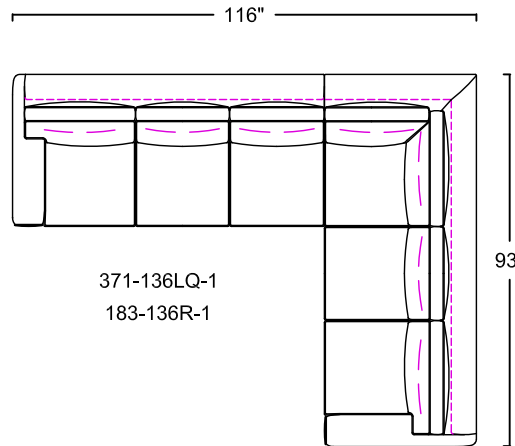

371-136LQ-1
183-136R-1