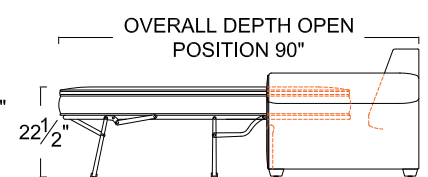

ONE ARM CHAISE
*SHOWING AS LEFT
L146-136L-1 (LEATHER LEFT ARM)
F146-136L-1 (FABRIC LEFT ARM)
L146-136R-1 (LEATHER RIGHT ARM)
F146-136R-1 (FABRIC RIGHT ARM)

371-136LQ-1
183-136R-1

371-136LQ-1
146-136R-1

NOT SCALE

SCALE: 1/4" = 1'-0". L OR R REFER TO LEFT- OR RIGHT- FACING, AS DETERMINED BY FACING THE PIECE.
BEYOND SEATING RESERVES THE RIGHT TO CHANGE DIMENSIONS AND PRODUCTS OFFERED. A MORE RECENT SCHEMATIC MAY BE AVAILABLE FOR THIS COLLECTION. TO SEE THE MOST CURRENT SCHEMATIC AVAILABLE, VISIT WWW.BEYONDSEATING.COM.
THIS SCHEMATIC IS CURRENT AS OF 03/2019