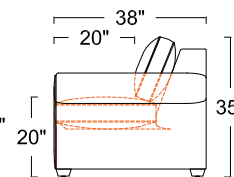

ONE ARM CHAISE
*SHOWING AS LEFT
L146-136L-1 (LEATHER LEFT ARM)
F146-136L-1 (FABRIC LEFT ARM)
L146-136R-1 (LEATHER RIGHT ARM)
F146-136R-1 (FABRIC RIGHT ARM)

371-136LQ-1
183-136R-1

371-136LQ-1
146-136R-1

NOT SCALE

SCALE: 1/4" = 1'-0". L OR R REFER TO LEFT- OR RIGHT- FACING, AS DETERMINED BY FACING THE PIECE.
BEYOND SEATING RESERVES THE RIGHT TO CHANGE DIMENSIONS AND PRODUCTS OFFERED. A MORE RECENT SCHEMATIC MAY BE AVAILABLE FOR THIS COLLECTION. TO SEE THE MOST CURRENT SCHEMATIC AVAILABLE, VISIT WWW.BEYONDSEATING.COM.
THIS SCHEMATIC IS CURRENT AS OF 03/2019