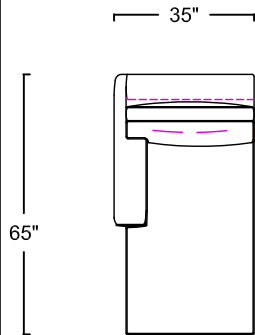

ONE ARM CHAISE
*SHOWING AS LEFT
L146-136L-1 (LEATHER LEFT ARM)
F146-136L-1 (FABRIC LEFT ARM)
L146-136R-1 (LEATHER RIGHT ARM)
F146-136R-1 (FABRIC RIGHT ARM)