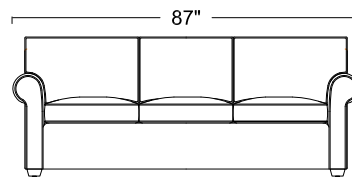

QUEEN SLEEPER SOFA
L376-136Q-1 (LEATHER)
F376-136Q-1 (FABRIC)

ONE ARM SOFA
*SHOWING AS LEFT
L176-136L-1 (LEATHER LEFT ARM)
F176-136L-1 (FABRIC LEFT ARM)
L176-136R-1 (LEATHER RIGHT ARM)
F176-136R-1 (FABRIC RIGHT ARM)

ONE ARM QUEEN SLEEPER SOFA
*SHOWING AS LEFT
L371-136LQ-1 (LEATHER LEFT ARM)
F371-136LQ-1 (FABRIC LEFT ARM)
L371-136RQ-1 (LEATHER RIGHT ARM)
F371-136RQ-1 (FABRIC RIGHT ARM)

ONE ARM SOFA WITH RETURN
*SHOWING AS LEFT
L183-136L-1 (LEATHER LEFT ARM)
F183-136L-1 (FABRIC LEFT ARM)
L183-136R-1 (LEATHER RIGHT ARM)
F183-136R-1 (FABRIC RIGHT ARM)

ONE ARM CHAISE
*SHOWING AS LEFT
L146-136L-1 (LEATHER LEFT ARM)
F146-136L-1 (FABRIC LEFT ARM)
L146-136R-1 (LEATHER RIGHT ARM)
F146-136R-1 (FABRIC RIGHT ARM)

371-136LQ-1
183-136R-1

371-136LQ-1
146-136R-1

NOT SCALE

SCALE: 1/4" = 1'-0". L OR R REFER TO LEFT- OR RIGHT- FACING, AS DETERMINED BY FACING THE PIECE.
BEYOND SEATING RESERVES THE RIGHT TO CHANGE DIMENSIONS AND PRODUCTS OFFERED. A MORE RECENT SCHEMATIC MAY BE AVAILABLE FOR THIS COLLECTION. TO SEE THE MOST CURRENT SCHEMATIC AVAILABLE, VISIT WWW.BEYONDSEATING.COM.
THIS SCHEMATIC IS CURRENT AS OF 03/2019