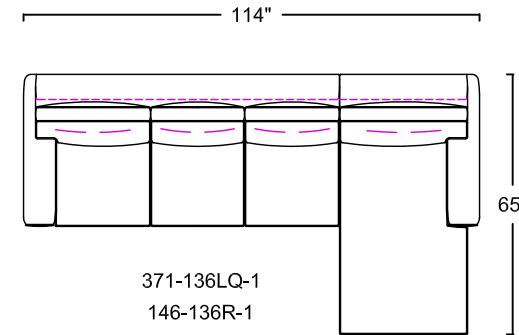

371-136LQ-1
146-136R-1