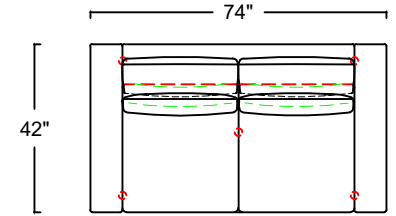

# MIRREN | 206

BACK: LOOSE BOXED PILLOW, BUTTERFLY STYLE, FOAM INSERT

SEAT: LOOSE BOXED CUSHION, KNIFE EDGE & BUTTERFLY CORNERS, FOAM CORE (OPTIONS: BOXED SEAT CUSHIONS)

PILLOW: DOUBLE ROLL PILLOW, FIBER INSERT (OPTION: FEATHER BLEND)

LEGS: ROUND WOOD

SOFA W/REVERSIBLE CHAISE  
151-206-1

SOFA  
184-206-1

LOVESEAT  
160-206-1

ONE ARM SOFA W/REVERSIBLE CHAISE  
151-206-1  
\*SHOWN AS A LEFT

ONE ARM SOFA  
184-206-1  
\*SHOWN AS A LEFT

ONE ARM LOVESEAT  
160-206-1  
\*SHOWN AS A LEFT

CORNER  
188-206-1

OTTOMAN  
100-206-1

FRONT VIEW

SIDE VIEW

SCALE: 1/4" = 1'-0". L OR R REFER TO LEFT- OR RIGHT- FACING, AS DETERMINED BY FACING THE PIECE.  
 ELITE LEATHER COMPANY RESERVES THE RIGHT TO CHANGE DIMENSIONS AND PRODUCTS OFFERED. A MORE RECENT SCHEMATIC MAY BE AVAILABLE FOR THIS COLLECTION. TO SEE THE MOST CURRENT SCHEMATIC AVAILABLE, VISIT [WWW.ELITELEATHER.COM](http://WWW.ELITELEATHER.COM).  
 THIS SCHEMATIC IS CURRENT AS OF 03/2018