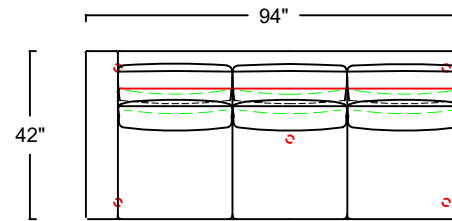

LEGS: ROUND WOOD

SOFA W/REVERSIBLE CHAISE  
151-206-1

SOFA  
184-206-1

LOVESEAT  
160-206-1

ONE ARM SOFA W/REVERSIBLE CHAISE  
151-206-1  
\*SHOWN AS A LEFT

ONE ARM SOFA  
184-206-1  
\*SHOWN AS A LEFT

ONE ARM LOVESEAT  
160-206-1  
\*SHOWN AS A LEFT

CORNER  
188-206-1

OTTOMAN  
100-206-1

FRONT VIEW

SIDE VIEW

SCALE: 1/4" = 1'-0". L OR R REFER TO LEFT- OR RIGHT- FACING, AS DETERMINED BY FACING THE PIECE.  
 ELITE LEATHER COMPANY RESERVES THE RIGHT TO CHANGE DIMENSIONS AND PRODUCTS OFFERED. A MORE RECENT SCHEMATIC MAY BE AVAILABLE FOR THIS COLLECTION. TO SEE THE MOST CURRENT SCHEMATIC AVAILABLE, VISIT [WWW.ELITELEATHER.COM](http://WWW.ELITELEATHER.COM).  
 THIS SCHEMATIC IS CURRENT AS OF 03/2018