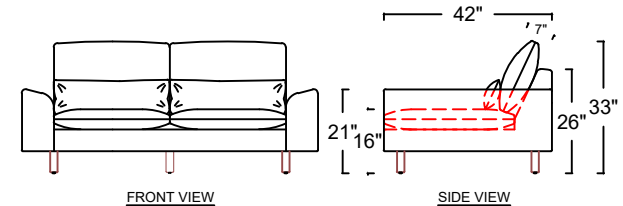

LEGS: ROUND WOOD

SOFA W/REVERSIBLE CHAISE  
151-206-1

SOFA  
184-206-1

LOVESEAT  
160-206-1

ONE ARM SOFA W/REVERSIBLE CHAISE  
151-206-1  
\*SHOWN AS A LEFT

ONE ARM SOFA  
184-206-1  
\*SHOWN AS A LEFT

ONE ARM LOVESEAT  
160-206-1  
\*SHOWN AS A LEFT

CORNER  
188-206-1

OTTOMAN  
100-206-1

FRONT VIEW

SIDE VIEW

SCALE: 1/4" = 1'-0". L OR R REFER TO LEFT- OR RIGHT- FACING, AS DETERMINED BY FACING THE PIECE.  
 ELITE LEATHER COMPANY RESERVES THE RIGHT TO CHANGE DIMENSIONS AND PRODUCTS OFFERED. A MORE RECENT SCHEMATIC MAY BE AVAILABLE FOR THIS COLLECTION. TO SEE THE MOST CURRENT SCHEMATIC AVAILABLE, VISIT [WWW.ELITELEATHER.COM](http://WWW.ELITELEATHER.COM).  
 THIS SCHEMATIC IS CURRENT AS OF 03/2018