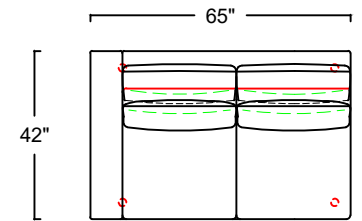

LEGS: ROUND WOOD

SOFA W/REVERSIBLE CHAISE  
151-206-1

SOFA  
184-206-1

LOVESEAT  
160-206-1

ONE ARM SOFA W/REVERSIBLE CHAISE  
151-206-1  
\*SHOWN AS A LEFT

ONE ARM SOFA  
184-206-1  
\*SHOWN AS A LEFT

ONE ARM LOVESEAT  
160-206-1  
\*SHOWN AS A LEFT

CORNER  
188-206-1

OTTOMAN  
100-206-1

FRONT VIEW

SIDE VIEW

SCALE: 1/4" = 1'-0". L OR R REFER TO LEFT- OR RIGHT- FACING, AS DETERMINED BY FACING THE PIECE.  
 ELITE LEATHER COMPANY RESERVES THE RIGHT TO CHANGE DIMENSIONS AND PRODUCTS OFFERED. A MORE RECENT SCHEMATIC MAY BE AVAILABLE FOR THIS COLLECTION. TO SEE THE MOST CURRENT SCHEMATIC AVAILABLE, VISIT [WWW.ELITELEATHER.COM](http://WWW.ELITELEATHER.COM).  
 THIS SCHEMATIC IS CURRENT AS OF 03/2018