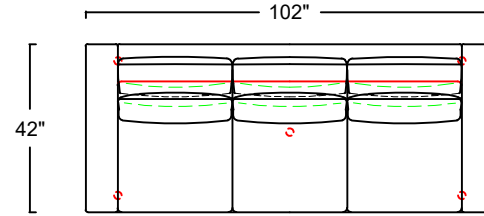

LEGS: ROUND WOOD

SOFA W/REVERSIBLE CHAISE  
151-206-1

SOFA  
184-206-1

LOVESEAT  
160-206-1

ONE ARM SOFA W/REVERSIBLE CHAISE  
151-206-1  
\*SHOWN AS A LEFT

ONE ARM SOFA  
184-206-1  
\*SHOWN AS A LEFT

ONE ARM LOVESEAT  
160-206-1  
\*SHOWN AS A LEFT

CORNER  
188-206-1

OTTOMAN  
100-206-1

FRONT VIEW

SIDE VIEW

SCALE: 1/4" = 1'-0". L OR R REFER TO LEFT- OR RIGHT- FACING, AS DETERMINED BY FACING THE PIECE.  
 ELITE LEATHER COMPANY RESERVES THE RIGHT TO CHANGE DIMENSIONS AND PRODUCTS OFFERED. A MORE RECENT SCHEMATIC MAY BE AVAILABLE FOR THIS COLLECTION. TO SEE THE MOST CURRENT SCHEMATIC AVAILABLE, VISIT [WWW.ELITELEATHER.COM](http://WWW.ELITELEATHER.COM).  
 THIS SCHEMATIC IS CURRENT AS OF 03/2018