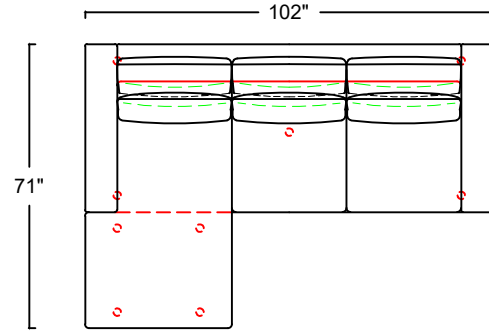

# MIRREN | 206

BACK: LOOSE BOXED PILLOW, BUTTERFLY STYLE, FOAM INSERT

SEAT: LOOSE BOXED CUSHION, KNIFE EDGE & BUTTERFLY CORNERS, FOAM CORE (OPTIONS: BOXED SEAT CUSHIONS)

PILLOW: DOUBLE ROLL PILLOW, FIBER INSERT (OPTION: FEATHER BLEND)

LEGS: ROUND WOOD

SOFA W/REVERSIBLE CHAISE  
151-206-1

SOFA  
184-206-1

LOVESEAT  
160-206-1

ONE ARM SOFA W/REVERSIBLE CHAISE  
151-206-1  
\*SHOWN AS A LEFT

ONE ARM SOFA  
184-206-1  
\*SHOWN AS A LEFT

ONE ARM LOVESEAT  
160-206-1  
\*SHOWN AS A LEFT

CORNER  
188-206-1

OTTOMAN  
100-206-1

FRONT VIEW

SIDE VIEW

SCALE: 1/4" = 1'-0". L OR R REFER TO LEFT- OR RIGHT- FACING, AS DETERMINED BY FACING THE PIECE.  
 ELITE LEATHER COMPANY RESERVES THE RIGHT TO CHANGE DIMENSIONS AND PRODUCTS OFFERED. A MORE RECENT SCHEMATIC MAY BE AVAILABLE FOR THIS COLLECTION. TO SEE THE MOST CURRENT SCHEMATIC AVAILABLE, VISIT [WWW.ELITELEATHER.COM](http://WWW.ELITELEATHER.COM).  
 THIS SCHEMATIC IS CURRENT AS OF 03/2018