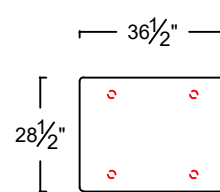

LEGS: ROUND WOOD

SOFA W/REVERSIBLE CHAISE  
151-206-1

SOFA  
184-206-1

LOVESEAT  
160-206-1

ONE ARM SOFA W/REVERSIBLE CHAISE  
151-206-1  
\*SHOWN AS A LEFT

ONE ARM SOFA  
184-206-1  
\*SHOWN AS A LEFT

ONE ARM LOVESEAT  
160-206-1  
\*SHOWN AS A LEFT

CORNER  
188-206-1

OTTOMAN  
100-206-1

FRONT VIEW

SIDE VIEW

SCALE: 1/4" = 1'-0". L OR R REFER TO LEFT- OR RIGHT- FACING, AS DETERMINED BY FACING THE PIECE.  
 ELITE LEATHER COMPANY RESERVES THE RIGHT TO CHANGE DIMENSIONS AND PRODUCTS OFFERED. A MORE RECENT SCHEMATIC MAY BE AVAILABLE FOR THIS COLLECTION. TO SEE THE MOST CURRENT SCHEMATIC AVAILABLE, VISIT [WWW.ELITELEATHER.COM](http://WWW.ELITELEATHER.COM).  
 THIS SCHEMATIC IS CURRENT AS OF 03/2018