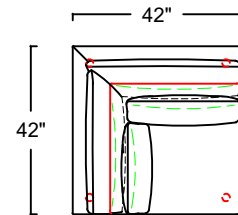

LEGS: ROUND WOOD

SOFA W/REVERSIBLE CHAISE  
151-206-1

SOFA  
184-206-1

LOVESEAT  
160-206-1

ONE ARM SOFA W/REVERSIBLE CHAISE  
151-206-1  
\*SHOWN AS A LEFT

ONE ARM SOFA  
184-206-1  
\*SHOWN AS A LEFT

ONE ARM LOVESEAT  
160-206-1  
\*SHOWN AS A LEFT

CORNER  
188-206-1

OTTOMAN  
100-206-1

FRONT VIEW

SIDE VIEW

SCALE: 1/4" = 1'-0". L OR R REFER TO LEFT- OR RIGHT- FACING, AS DETERMINED BY FACING THE PIECE.  
 ELITE LEATHER COMPANY RESERVES THE RIGHT TO CHANGE DIMENSIONS AND PRODUCTS OFFERED. A MORE RECENT SCHEMATIC MAY BE AVAILABLE FOR THIS COLLECTION. TO SEE THE MOST CURRENT SCHEMATIC AVAILABLE, VISIT [WWW.ELITELEATHER.COM](http://WWW.ELITELEATHER.COM).  
 THIS SCHEMATIC IS CURRENT AS OF 03/2018