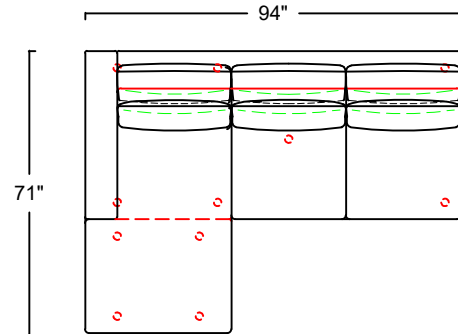

LEGS: ROUND WOOD

SOFA W/REVERSIBLE CHAISE  
151-206-1

SOFA  
184-206-1

LOVESEAT  
160-206-1

ONE ARM SOFA W/REVERSIBLE CHAISE  
151-206-1  
\*SHOWN AS A LEFT

ONE ARM SOFA  
184-206-1  
\*SHOWN AS A LEFT

ONE ARM LOVESEAT  
160-206-1  
\*SHOWN AS A LEFT

CORNER  
188-206-1

OTTOMAN  
100-206-1

FRONT VIEW

SIDE VIEW

SCALE: 1/4" = 1'-0". L OR R REFER TO LEFT- OR RIGHT- FACING, AS DETERMINED BY FACING THE PIECE.  
 ELITE LEATHER COMPANY RESERVES THE RIGHT TO CHANGE DIMENSIONS AND PRODUCTS OFFERED. A MORE RECENT SCHEMATIC MAY BE AVAILABLE FOR THIS COLLECTION. TO SEE THE MOST CURRENT SCHEMATIC AVAILABLE, VISIT [WWW.ELITELEATHER.COM](http://WWW.ELITELEATHER.COM).  
 THIS SCHEMATIC IS CURRENT AS OF 03/2018