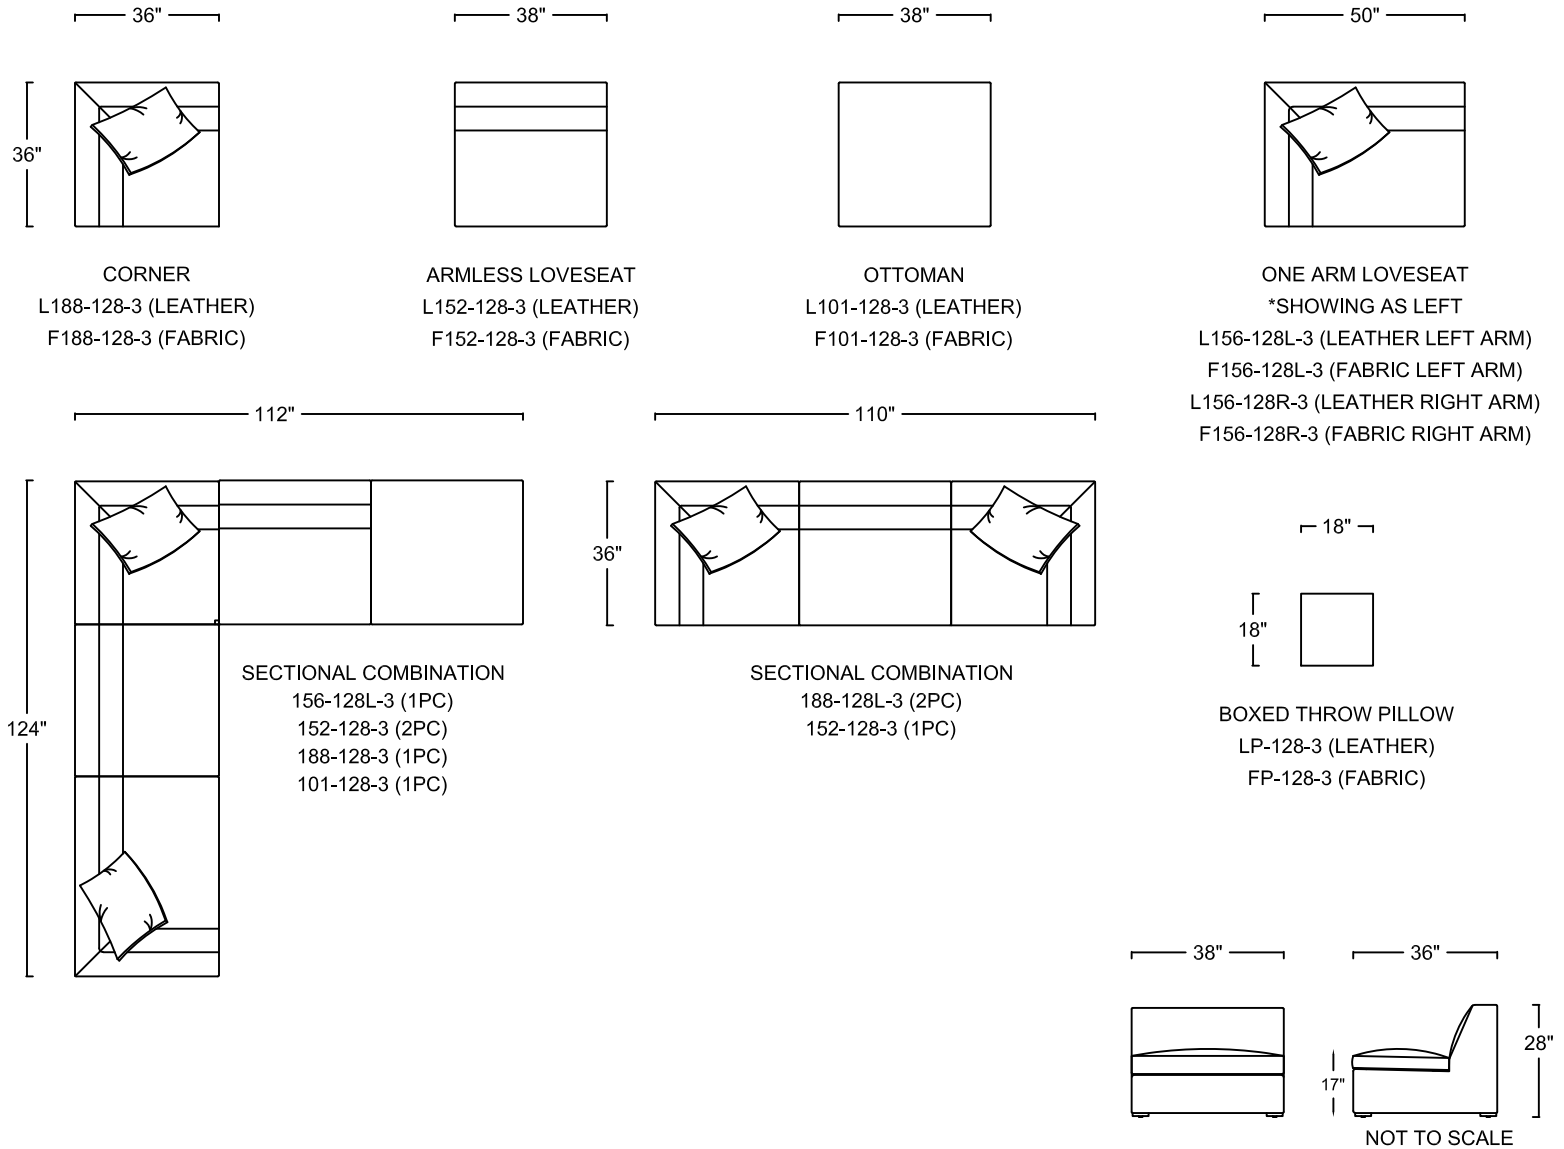

FLEX | 128

BACK. UPHOLSTERED, TIGHT

SEAT. LOOSE CUSHION, BOXED,
FEATHER BLEND, NONREVERSIBLE

ONE ARM LOVESEAT AND CORNER
STANDARD WITH ONE 18x18 BOXED
PILLOW, TRILLIUM INSERT

LEGS. WOOD, SQUARE

AVAILABLE WOOD FINISHES:

- NATURAL
- WALNUT
- JAVA
- COFFEE BEAN
- BLACK
- ASH

SCALE: 1/4" = 1'-0". L OR R REFER TO LEFT- OR RIGHT- FACING, AS DETERMINED BY FACING THE PIECE.
 BEYOND SEATING RESERVES THE RIGHT TO CHANGE DIMENSIONS AND PRODUCTS OFFERED. A MORE RECENT SCHEMATIC MAY BE AVAILABLE FOR THIS COLLECTION. TO SEE THE MOST CURRENT SCHEMATIC AVAILABLE, VISIT WWW.BEYONDSEATING.COM.
 THIS SCHEMATIC IS CURRENT AS OF 03/2019