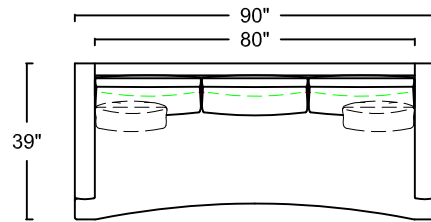

# RALEIGH | 292

BACK: LOOSE, BOXED PILLOW

SEAT: LOOSE, BOXED, BENCH CUSHION

BASE: WOOD, TAPERED LEGS

AVAILABLE WOOD FINISHES:

NATURAL

WALNUT

JAVA

COFFEE BEAN

BLACK

ASH

\*SOFA STANDARD WITH TWO KNIFE  
EDGE PILLOW

SOFA

W:90" D: 39" H: 34"

SH:18" SD: 22" AH: 28"

L184-292-1 (LEATHER)

F184-292-1 (FABRIC)

CHAIR

W:37" D: 36.5" H: 34"

SH:18" SD: 22" AH: 28"

L184-292-1(LEATHER)

F184-292-1(FABRIC)

SCALE:1/4" =1'-0". L OR R REFER TO LEFT- OR RIGHT- FACING, AS DETERMINED BY FACING THE PIECE.  
BEYOND SEATING COMPANY RESERVES THE RIGHT TO CHANGE DIMENSIONS AND PRODUCTS OFFERED. A MORE RECENT SCHEMATIC MAY BE AVAILABLE FOR THIS COLLECTION.  
TO SEE THE MOST CURRENT SCHEMATIC AVAILABLE, VISIT [WWW.BEYONDSEATING.COM](http://WWW.BEYONDSEATING.COM).  
THIS SCHEMATIC IS CURRENT AS OF 03/2019