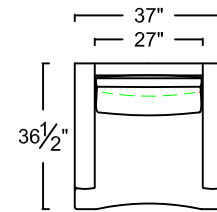

COFFEE BEAN

BLACK

ASH

\*SOFA STANDARD WITH TWO KNIFE  
EDGE PILLOW

SOFA

W:90" D: 39" H: 34"

SH:18" SD: 22" AH: 28"

L184-292-1 (LEATHER)

F184-292-1 (FABRIC)

CHAIR

W:37" D: 36.5" H: 34"

SH:18" SD: 22" AH: 28"

L184-292-1(LEATHER)

F184-292-1(FABRIC)

SCALE:1/4" =1'-0". L OR R REFER TO LEFT- OR RIGHT- FACING, AS DETERMINED BY FACING THE PIECE.  
BEYOND SEATING COMPANY RESERVES THE RIGHT TO CHANGE DIMENSIONS AND PRODUCTS OFFERED. A MORE RECENT SCHEMATIC MAY BE AVAILABLE FOR THIS COLLECTION.  
TO SEE THE MOST CURRENT SCHEMATIC AVAILABLE, VISIT [WWW.BEYONDSEATING.COM](http://WWW.BEYONDSEATING.COM).  
THIS SCHEMATIC IS CURRENT AS OF 03/2019