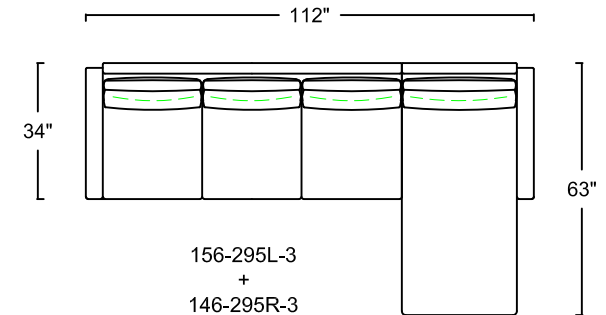

L160-295-3 (LEATHER)  
F160-295-3 (FABRIC)

ONE ARM CHAISE  
\*SHOWING AS LEFT

- L146-295L-3 (LEATHER LEFT ARM)
- F146-295L-3 (FABRIC LEFT ARM)
- F146-295R-3 (LEATHER RIGHT ARM)
- F146-295R-3 (FABRIC RIGHT ARM)

ONE ARM SOFA  
\*SHOWING AS LEFT  
L156-295L-3 (LEATHER LEFT ARM)  
F156-295L-3 (FABRIC LEFT ARM)  
L156-295R-3 (LEATHER RIGHT ARM)  
F156-295R-3 (FABRIC RIGHT ARM)

L114-295-3 (LEATHER)  
F114-295-3 (FABRIC)

L100-295-3 (LEATHER)  
F100-295-3 (FABRIC)

SCALE: 1/4" = 1'-0". L OR R REFER TO LEFT- OR RIGHT- FACING, AS DETERMINED BY FACING THE PIECE.  
BEYOND SEATING RESERVES THE RIGHT TO CHANGE DIMENSIONS AND PRODUCTS OFFERED. A MORE RECENT SCHEMATIC MAY BE AVAILABLE FOR THIS COLLECTION. TO SEE THE MOST CURRENT SCHEMATIC AVAILABLE, VISIT [WWW.BEYONDSEATING.COM](http://WWW.BEYONDSEATING.COM).  
THIS SCHEMATIC IS CURRENT AS OF 03/2019