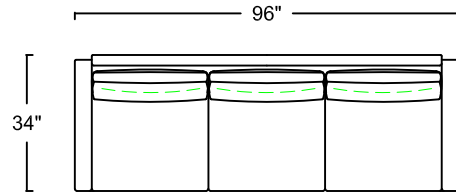

# SAMFORD | 295

BACK. LOOSE, BOXED, PILLOW

SEAT. LOOSE, BOXED, CUSHION

BASE. WOOD

AVAILABLE WOOD FINISHES:

- NATURAL
- WALNUT
- JAVA
- COFFEE BEAN
- BLACK
- ASH

L184-295-3 (LEATHER)  
F184-295-3 (FABRIC)

L166-295-3 (LEATHER)  
F166-295-3 (FABRIC)

L160-295-3 (LEATHER)  
F160-295-3 (FABRIC)

ONE ARM CHAISE  
\*SHOWING AS LEFT

- L146-295L-3 (LEATHER LEFT ARM)
- F146-295L-3 (FABRIC LEFT ARM)
- F146-295R-3 (LEATHER RIGHT ARM)
- F146-295R-3 (FABRIC RIGHT ARM)

L100-295-3 (LEATHER)  
F100-295-3 (FABRIC)

SCALE: 1/4" = 1'-0". L OR R REFER TO LEFT- OR RIGHT- FACING, AS DETERMINED BY FACING THE PIECE.  
BEYOND SEATING RESERVES THE RIGHT TO CHANGE DIMENSIONS AND PRODUCTS OFFERED. A MORE RECENT SCHEMATIC MAY BE AVAILABLE FOR THIS COLLECTION. TO SEE THE MOST CURRENT SCHEMATIC AVAILABLE, VISIT [WWW.BEYONDSEATING.COM](http://WWW.BEYONDSEATING.COM).  
THIS SCHEMATIC IS CURRENT AS OF 03/2019