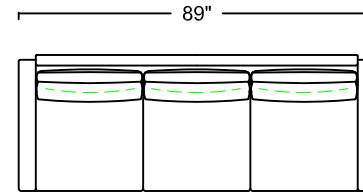

# SAMFORD | 295

BACK. LOOSE, BOXED, PILLOW

SEAT. LOOSE, BOXED, CUSHION

BASE. WOOD

AVAILABLE WOOD FINISHES:

- NATURAL
- WALNUT
- JAVA
- COFFEE BEAN
- BLACK
- ASH

L184-295-3 (LEATHER)  
F184-295-3 (FABRIC)

L166-295-3 (LEATHER)  
F166-295-3 (FABRIC)

L160-295-3 (LEATHER)  
F160-295-3 (FABRIC)

ONE ARM CHAISE  
\*SHOWING AS LEFT

- L146-295L-3 (LEATHER LEFT ARM)
- F146-295L-3 (FABRIC LEFT ARM)
- F146-295R-3 (LEATHER RIGHT ARM)
- F146-295R-3 (FABRIC RIGHT ARM)

L100-295-3 (LEATHER)  
F100-295-3 (FABRIC)

SCALE: 1/4" = 1'-0". L OR R REFER TO LEFT- OR RIGHT- FACING, AS DETERMINED BY FACING THE PIECE.  
BEYOND SEATING RESERVES THE RIGHT TO CHANGE DIMENSIONS AND PRODUCTS OFFERED. A MORE RECENT SCHEMATIC MAY BE AVAILABLE FOR THIS COLLECTION. TO SEE THE MOST CURRENT SCHEMATIC AVAILABLE, VISIT [WWW.BEYONDSEATING.COM](http://WWW.BEYONDSEATING.COM).  
THIS SCHEMATIC IS CURRENT AS OF 03/2019