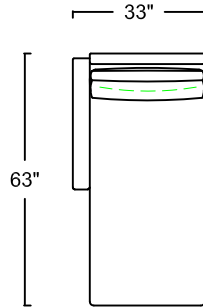

L160-295-3 (LEATHER)  
F160-295-3 (FABRIC)

ONE ARM CHAISE  
\*SHOWING AS LEFT

- L146-295L-3 (LEATHER LEFT ARM)
- F146-295L-3 (FABRIC LEFT ARM)
- F146-295R-3 (LEATHER RIGHT ARM)
- F146-295R-3 (FABRIC RIGHT ARM)

L100-295-3 (LEATHER)  
F100-295-3 (FABRIC)

SCALE: 1/4" = 1'-0". L OR R REFER TO LEFT- OR RIGHT- FACING, AS DETERMINED BY FACING THE PIECE.  
BEYOND SEATING RESERVES THE RIGHT TO CHANGE DIMENSIONS AND PRODUCTS OFFERED. A MORE RECENT SCHEMATIC MAY BE AVAILABLE FOR THIS COLLECTION. TO SEE THE MOST CURRENT SCHEMATIC AVAILABLE, VISIT [WWW.BEYONDSEATING.COM](http://WWW.BEYONDSEATING.COM).  
THIS SCHEMATIC IS CURRENT AS OF 03/2019