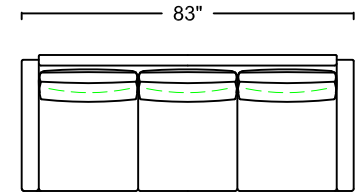

# SAMFORD | 295

BACK. LOOSE, BOXED, PILLOW

SEAT. LOOSE, BOXED, CUSHION

BASE. WOOD

AVAILABLE WOOD FINISHES:

- NATURAL
- WALNUT
- JAVA
- COFFEE BEAN
- BLACK
- ASH

L184-295-3 (LEATHER)  
F184-295-3 (FABRIC)

L166-295-3 (LEATHER)  
F166-295-3 (FABRIC)

L160-295-3 (LEATHER)  
F160-295-3 (FABRIC)

ONE ARM CHAISE  
\*SHOWING AS LEFT

- L146-295L-3 (LEATHER LEFT ARM)
- F146-295L-3 (FABRIC LEFT ARM)
- F146-295R-3 (LEATHER RIGHT ARM)
- F146-295R-3 (FABRIC RIGHT ARM)

L100-295-3 (LEATHER)  
F100-295-3 (FABRIC)

SCALE: 1/4" = 1'-0". L OR R REFER TO LEFT- OR RIGHT- FACING, AS DETERMINED BY FACING THE PIECE.  
BEYOND SEATING RESERVES THE RIGHT TO CHANGE DIMENSIONS AND PRODUCTS OFFERED. A MORE RECENT SCHEMATIC MAY BE AVAILABLE FOR THIS COLLECTION. TO SEE THE MOST CURRENT SCHEMATIC AVAILABLE, VISIT [WWW.BEYONDSEATING.COM](http://WWW.BEYONDSEATING.COM).  
THIS SCHEMATIC IS CURRENT AS OF 03/2019