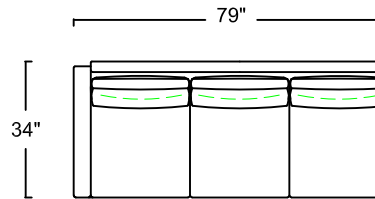

# SAMFORD | 295

BACK. LOOSE, BOXED, PILLOW

SEAT. LOOSE, BOXED, CUSHION

BASE. WOOD

AVAILABLE WOOD FINISHES:

- NATURAL
- WALNUT
- JAVA
- COFFEE BEAN
- BLACK
- ASH

L184-295-3 (LEATHER)  
F184-295-3 (FABRIC)

L166-295-3 (LEATHER)  
F166-295-3 (FABRIC)

L160-295-3 (LEATHER)  
F160-295-3 (FABRIC)

ONE ARM CHAISE  
\*SHOWING AS LEFT

- L146-295L-3 (LEATHER LEFT ARM)
- F146-295L-3 (FABRIC LEFT ARM)
- F146-295R-3 (LEATHER RIGHT ARM)
- F146-295R-3 (FABRIC RIGHT ARM)

L100-295-3 (LEATHER)  
F100-295-3 (FABRIC)

SCALE: 1/4" = 1'-0". L OR R REFER TO LEFT- OR RIGHT- FACING, AS DETERMINED BY FACING THE PIECE.  
BEYOND SEATING RESERVES THE RIGHT TO CHANGE DIMENSIONS AND PRODUCTS OFFERED. A MORE RECENT SCHEMATIC MAY BE AVAILABLE FOR THIS COLLECTION. TO SEE THE MOST CURRENT SCHEMATIC AVAILABLE, VISIT [WWW.BEYONDSEATING.COM](http://WWW.BEYONDSEATING.COM).  
THIS SCHEMATIC IS CURRENT AS OF 03/2019