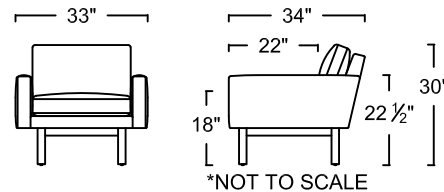

L160-295-3 (LEATHER)  
F160-295-3 (FABRIC)

ONE ARM CHAISE  
\*SHOWING AS LEFT

- L146-295L-3 (LEATHER LEFT ARM)
- F146-295L-3 (FABRIC LEFT ARM)
- F146-295R-3 (LEATHER RIGHT ARM)
- F146-295R-3 (FABRIC RIGHT ARM)

ONE ARM SOFA  
\*SHOWING AS LEFT  
L156-295L-3 (LEATHER LEFT ARM)  
F156-295L-3 (FABRIC LEFT ARM)  
L156-295R-3 (LEATHER RIGHT ARM)  
F156-295R-3 (FABRIC RIGHT ARM)

L114-295-3 (LEATHER)  
F114-295-3 (FABRIC)

L100-295-3 (LEATHER)  
F100-295-3 (FABRIC)

SCALE: 1/4" = 1'-0". L OR R REFER TO LEFT- OR RIGHT- FACING, AS DETERMINED BY FACING THE PIECE.  
BEYOND SEATING RESERVES THE RIGHT TO CHANGE DIMENSIONS AND PRODUCTS OFFERED. A MORE RECENT SCHEMATIC MAY BE AVAILABLE FOR THIS COLLECTION. TO SEE THE MOST CURRENT SCHEMATIC AVAILABLE, VISIT [WWW.BEYONDSEATING.COM](http://WWW.BEYONDSEATING.COM).  
THIS SCHEMATIC IS CURRENT AS OF 03/2019