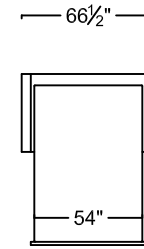

FULL SOFA SLEEPER
L378-109F-1 (LEATHER)
F378-109F-1 (FABRIC)