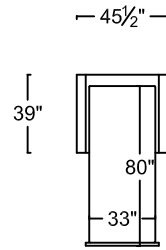

COT CHAIR SLEEPER
L318-109C-1 LEATHER
F318-109C-1 FABRIC