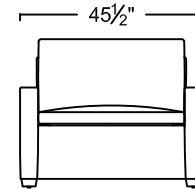

TWIN CHAIR SLEEPER
L318-109T-1 (LEATHER)
F318-109T-1 (FABRIC)

COT CHAIR SLEEPER
L318-109C-1 LEATHER
F318-109C-1 FABRIC

ONE ARM QUEEN SOFA SLEEPER
*SHOWING AS LEFT
L378-109QL-1 (LEATHER LEFT ARM)
F378-109QL-1 (FABRIC LEFT ARM)
L378-109QR-1 (LEATHER RIGHT ARM)
F378-109QR-1 (FABRIC RIGHT ARM)

SCALE: 1/8" = 1'-0". L OR R REFER TO LEFT- OR RIGHT- FACING, AS DETERMINED BY FACING THE PIECE.

BEYOND SEATING RESERVES THE RIGHT TO CHANGE DIMENSIONS AND PRODUCTS OFFERED. A MORE RECENT SCHEMATIC MAY BE AVAILABLE FOR THIS COLLECTION. TO SEE THE MOST CURRENT SCHEMATIC AVAILABLE, VISIT WWW.BEYONDSEATING.COM.