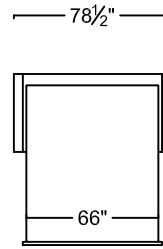

QUEEN PLUS SOFA SLEEPER
L378-109P-1 (LEATHER)
F378-109P-1 (FABRIC)