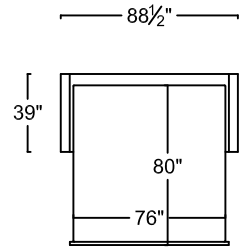

KING SOFA SLEEPER
L378-109K-1 (LEATHER)
F378-109K-1 (FABRIC)

QUEEN PLUS SOFA SLEEPER
L378-109P-1 (LEATHER)
F378-109P-1 (FABRIC)

QUEEN SOFA SLEEPER
L378-109Q-1 (LEATHER)
F378-109Q-1 (FABRIC)

FULL SOFA SLEEPER
L378-109F-1 (LEATHER)
F378-109F-1 (FABRIC)

SCALE: 1/8" = 1'-0". L OR R REFER TO LEFT- OR RIGHT- FACING, AS DETERMINED BY FACING THE PIECE.

BEYOND SEATING RESERVES THE RIGHT TO CHANGE DIMENSIONS AND PRODUCTS OFFERED. A MORE RECENT SCHEMATIC MAY BE AVAILABLE FOR THIS COLLECTION. TO SEE THE MOST CURRENT SCHEMATIC AVAILABLE, VISIT WWW.BEYONDSEATING.COM.