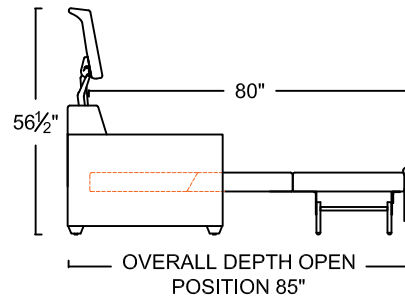

SCALE: 1/8" = 1'-0". L OR R REFER TO LEFT- OR RIGHT- FACING, AS DETERMINED BY FACING THE PIECE.

BEYOND SEATING RESERVES THE RIGHT TO CHANGE DIMENSIONS AND PRODUCTS OFFERED. A MORE RECENT SCHEMATIC MAY BE AVAILABLE FOR THIS COLLECTION. TO SEE THE MOST CURRENT SCHEMATIC AVAILABLE, VISIT WWW.BEYONDSEATING.COM.