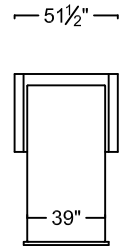

KING SOFA SLEEPER
L378-109K-1 (LEATHER)
F378-109K-1 (FABRIC)

QUEEN PLUS SOFA SLEEPER
L378-109P-1 (LEATHER)
F378-109P-1 (FABRIC)

QUEEN SOFA SLEEPER
L378-109Q-1 (LEATHER)
F378-109Q-1 (FABRIC)

FULL SOFA SLEEPER
L378-109F-1 (LEATHER)
F378-109F-1 (FABRIC)

TWIN CHAIR SLEEPER
L318-109T-1 (LEATHER)
F318-109T-1 (FABRIC)

COT CHAIR SLEEPER
L318-109C-1 LEATHER
F318-109C-1 FABRIC

ONE ARM QUEEN SOFA SLEEPER
*SHOWING AS LEFT
L378-109QL-1 (LEATHER LEFT ARM)
F378-109QL-1 (FABRIC LEFT ARM)
L378-109QR-1 (LEATHER RIGHT ARM)
F378-109QR-1 (FABRIC RIGHT ARM)

SCALE: 1/8" = 1'-0". L OR R REFER TO LEFT- OR RIGHT- FACING, AS DETERMINED BY FACING THE PIECE.

BEYOND SEATING RESERVES THE RIGHT TO CHANGE DIMENSIONS AND PRODUCTS OFFERED. A MORE RECENT SCHEMATIC MAY BE AVAILABLE FOR THIS COLLECTION. TO SEE THE MOST CURRENT SCHEMATIC AVAILABLE, VISIT WWW.BEYONDSEATING.COM.