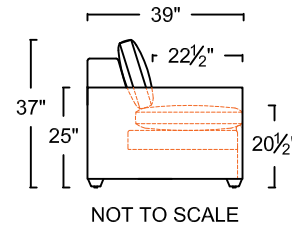

SCALE: 1/8" = 1'-0". L OR R REFER TO LEFT- OR RIGHT- FACING, AS DETERMINED BY FACING THE PIECE.

BEYOND SEATING RESERVES THE RIGHT TO CHANGE DIMENSIONS AND PRODUCTS OFFERED. A MORE RECENT SCHEMATIC MAY BE AVAILABLE FOR THIS COLLECTION. TO SEE THE MOST CURRENT SCHEMATIC AVAILABLE, VISIT WWW.BEYONDSEATING.COM.