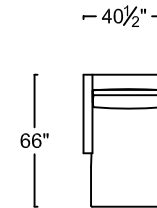

ONE ARM CHAISE
*SHOWING AS LEFT
L146-109L-1 (LEATHER LEFT ARM)
F146-109L-1 (FABRIC LEFT ARM)
L146-109R-1 (LEATHER RIGHT ARM)
F146-109R-1 (FABRIC RIGHT ARM)