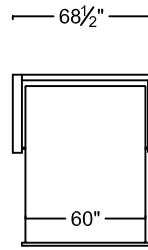

ONE ARM QUEEN SOFA SLEEPER
*SHOWING AS LEFT
L378-109QL-1 (LEATHER LEFT ARM)
F378-109QL-1 (FABRIC LEFT ARM)
L378-109QR-1 (LEATHER RIGHT ARM)
F378-109QR-1 (FABRIC RIGHT ARM)