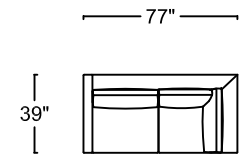

ONE ARM SOFA WITH RETURN
*SHOWING AS LEFT
L183-109L-1 (LEATHER LEFT ARM)
F183-109L-1 (FABRIC LEFT ARM)
L183-109R-1 (LEATHER RIGHT ARM)
F183-109R-1 (FABRIC RIGHT ARM)