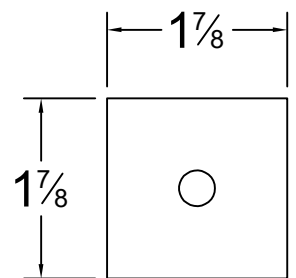

WL-494

OAK WOOD NATURAL FINISH W/ 5% SHEEN

Beyond ST#: WL-494

QUANTITY:

SPECIFICATIONS:
Size: 1-7/8"W x 1-7/8"D x 6-3/4"H

NOTES:
-MATERIAL: Red Oak Wood

DRAWING BY: JH
DATE: 2-18-22
SCALE: 6" = 1'-0"
SHEET: 1 OF 1

**DIMENSIONS FOR FINISH
PRODUCT TOLERANCES :+/- 1/16"
MANUFACTURER CAN CHANGE
ITEM TO REINFORCE
FRAME STRUCTURE.**