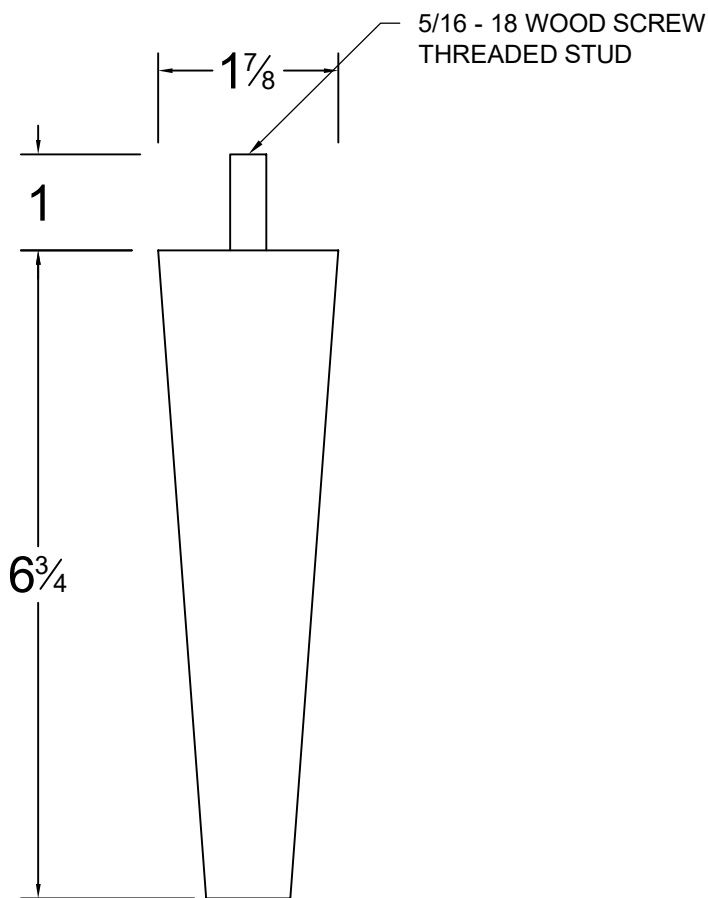

WL-494

OAK WOOD NATURAL FINISH W/ 5% SHEEN

Beyond ST#: WL-494

QUANTITY:

SPECIFICATIONS:
Size: 1-7/8"W x 1-7/8"D x 6-3/4"H

NOTES:
-MATERIAL: Red Oak Wood

DRAWING BY: JH
DATE: 2-18-22
SCALE: 6" = 1'-0"
SHEET: 1 OF 1

**DIMENSIONS FOR FINISH
PRODUCT TOLERANCES :+/- 1/16"
MANUFACTURER CAN CHANGE
ITEM TO REINFORCE
FRAME STRUCTURE.**