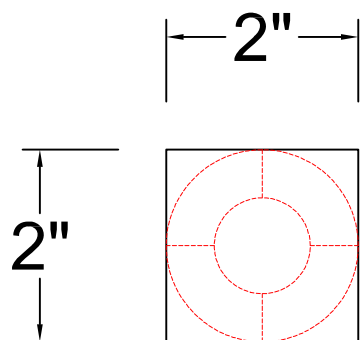

WL388 MAISON LEG

5/16 - 18 WOOD SCREW
THREADED STUD

SQUARE

"V" CARVING ON FOUR SIDES
(1/8" DEEP)

ROUND WOOD TAPER LEG

PROJECT NAME

BEYOND ST ITEM
#: WL388

SPECIFICATIONS:
Size: 2"W x 2"D x 5.25"H

NOTES:
-MATERIAL: BEECH WOOD

DRAWING BY: DM
DATE: 1-29-20
SCALE: 6" = 1'-0"
SHEET: 1 OF 1

DIMENSIONS FOR FINISH
PRODUCT TOLERANCES :+/- 1/16"
MANUFACTURER CAN CHANGE
ITEM TO REINFORCE
FRAME STRUCTURE.