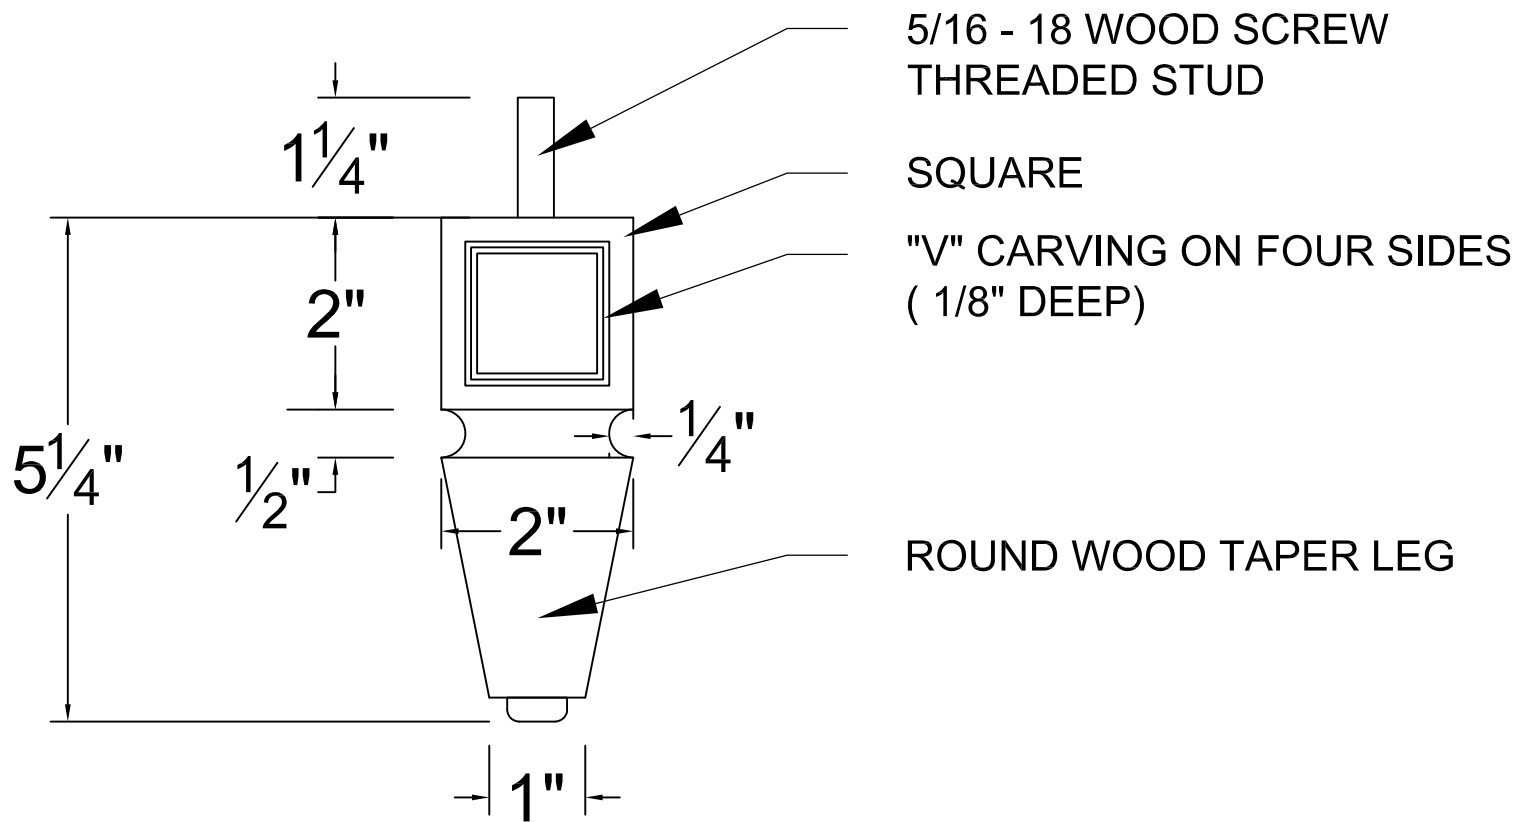

WL388 MAISON LEG

5/16 - 18 WOOD SCREW
THREADED STUD

SQUARE

"V" CARVING ON FOUR SIDES
(1/8" DEEP)

ROUND WOOD TAPER LEG

PROJECT NAME

BEYOND ST ITEM
#: WL388

SPECIFICATIONS:
Size: 2"W x 2"D x 5.25"H

NOTES:
-MATERIAL: BEECH WOOD

DRAWING BY: DM
DATE: 1-29-20
SCALE: 6" = 1'-0"
SHEET: 1 OF 1

DIMENSIONS FOR FINISH
PRODUCT TOLERANCES :+/- 1/16"
MANUFACTURER CAN CHANGE
ITEM TO REINFORCE
FRAME STRUCTURE.